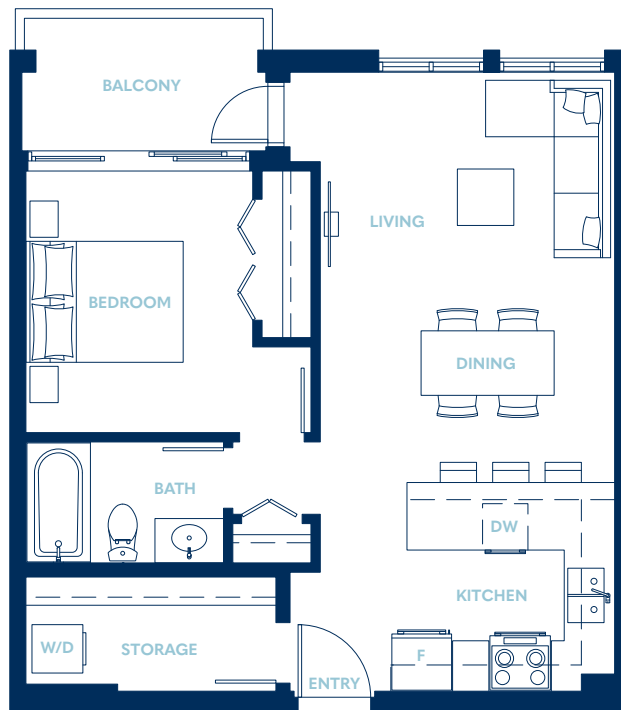

THE JAMES

AT HARBOUR TOWERS

ONE BEDROOM | MASTER

Living 599 SF

Balcony 56 SF

Model 1B-9

Dimensions, sizes, specifications, layouts and materials are approximate only and subject to change without notice. E.&O.E.