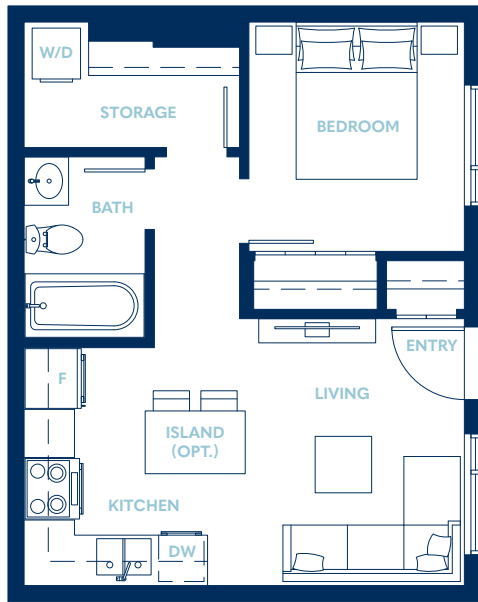

THE JAMES

AT HARBOUR TOWERS

ONE BEDROOM

Living 436 SF

LEVEL 1

LEVEL 2