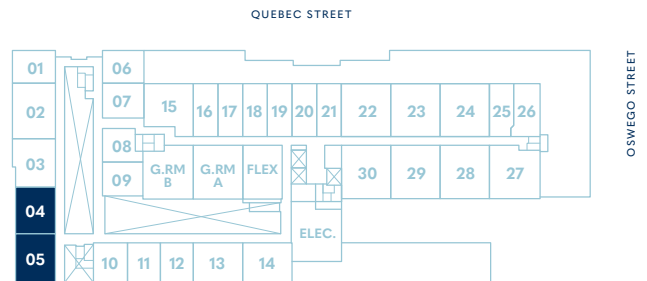

THE JAMES

AT HARBOUR TOWERS

ONE BEDROOM

Living 436 SF

LEVEL 1

LEVEL 2