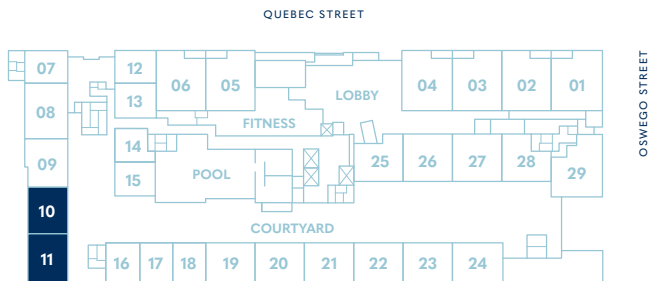

THE JAMES

AT HARBOUR TOWERS

ONE BEDROOM

Living 436 SF

LEVEL 1

LEVEL 2