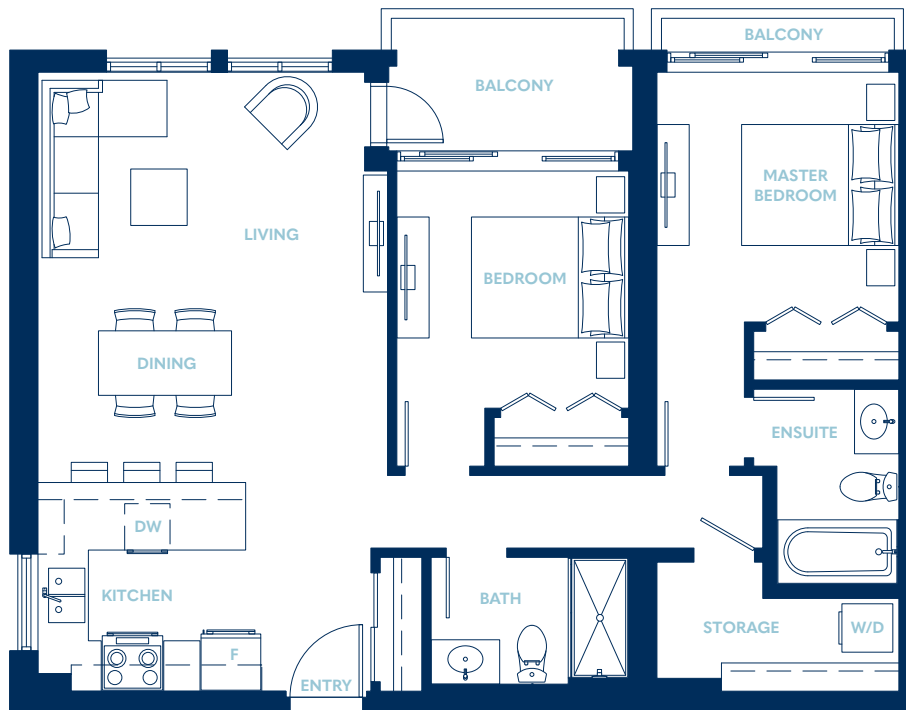

THE JAMES

AT HARBOUR TOWERS

TWO BEDROOM | MASTER

Living 880 SF

Balcony 56 SF

Model 2B-4

Dimensions, sizes, specifications, layouts and materials are approximate only and subject to change without notice. E.& O.E.