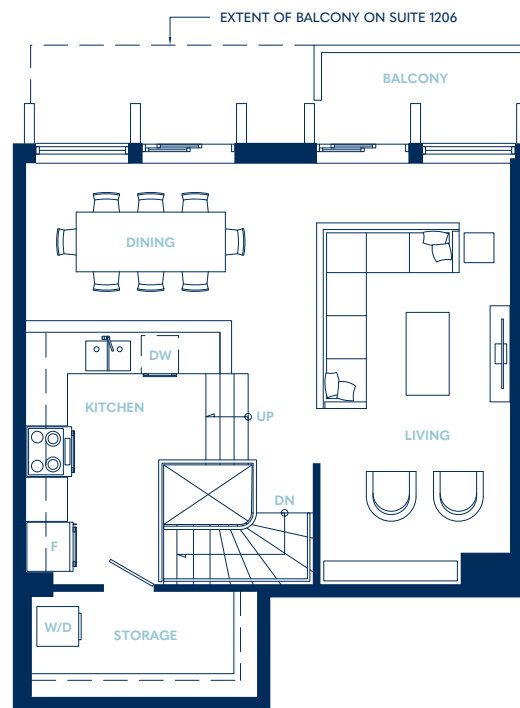

THE JAMES

AT HARBOUR TOWERS

PENTHOUSE ONE

Living 1125 SF

Balcony 200 SF

LOWER

FULL WIDTH STORAGE ROOM
ON SUITE 1207

UPPER

LEVEL 12

LEVEL 13