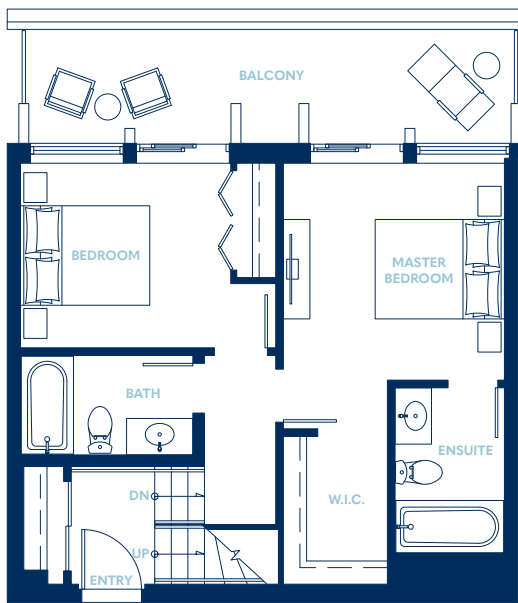

THE JAMES

AT HARBOUR TOWERS

PENTHOUSE ONE

Living 1125 SF

Balcony 200 SF

LOWER

FULL WIDTH STORAGE ROOM
ON SUITE 1207

UPPER

LEVEL 12

LEVEL 13