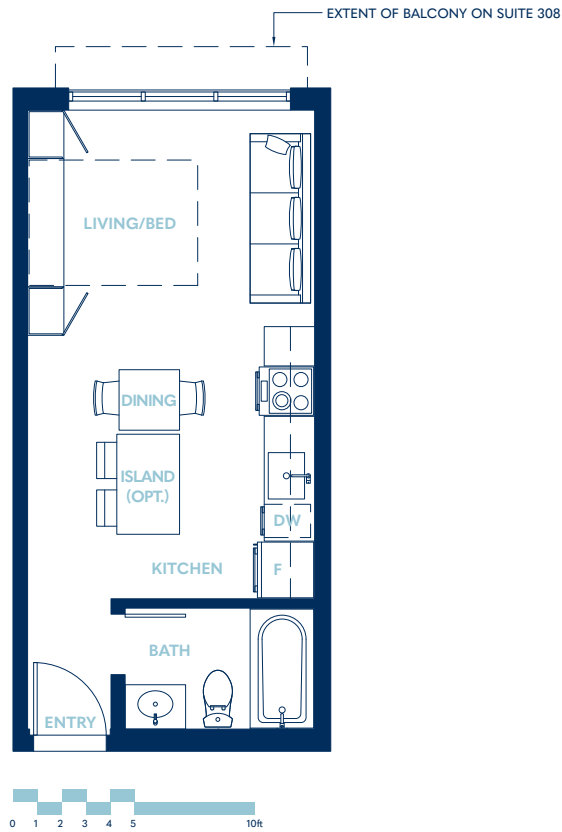

# THE JAMES

AT HARBOUR TOWERS

**STUDIO | MURPHY**

Living **315 SF**

Balcony **15 SF**

**LEVEL 2**

NORTH

**LEVEL 3**

NORTH