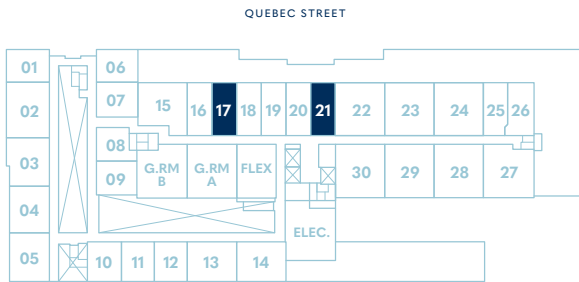

# THE JAMES

AT HARBOUR TOWERS

**STUDIO | MURPHY**

Living **315 SF**

Balcony **15 SF**

**LEVEL 2**

NORTH

**LEVEL 3**