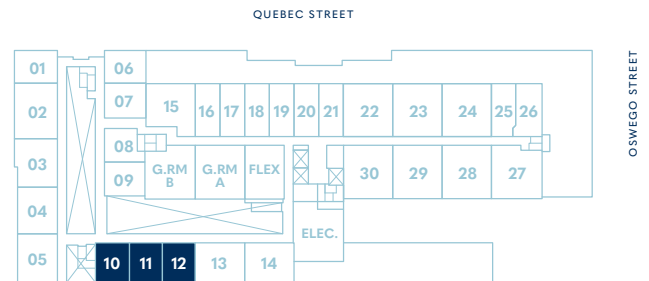

# THE JAMES

AT HARBOUR TOWERS

STUDIO

Living 302 SF

LEVEL 1

LEVEL 2