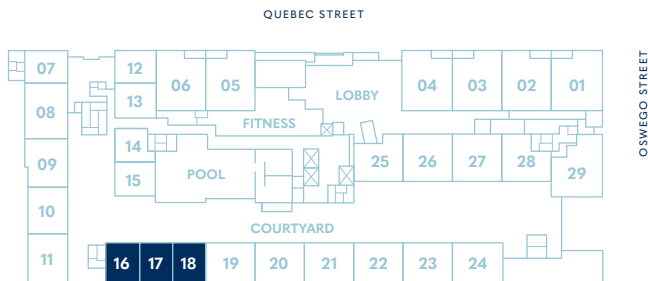

# THE JAMES

AT HARBOUR TOWERS

STUDIO

Living 302 SF

LEVEL 1

LEVEL 2