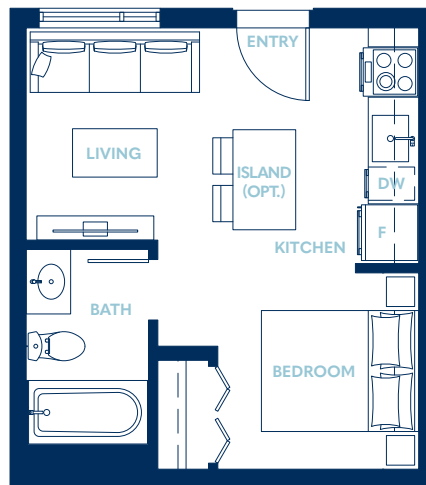

# THE JAMES

AT HARBOUR TOWERS

STUDIO

Living 302 SF

LEVEL 1

LEVEL 2