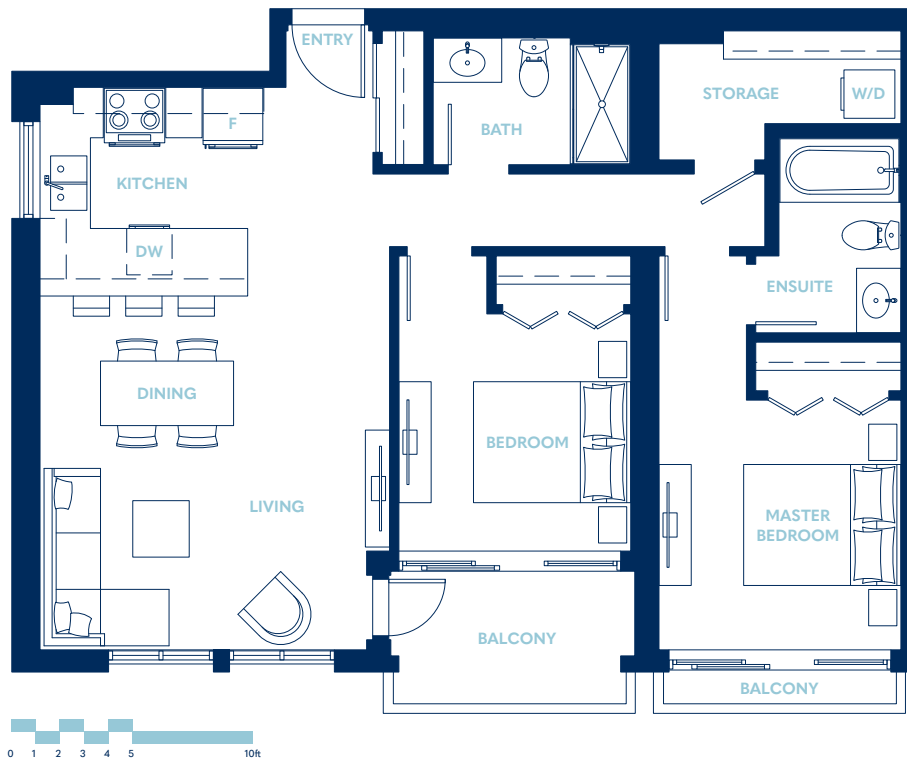

THE JAMES

AT HARBOUR TOWERS

TWO BEDROOM | MASTER

Living **860 SF**

Balcony **56 SF**

Model 2B-3

Dimensions, sizes, specifications, layouts and materials are approximate only and subject to change without notice. E.&O.E.