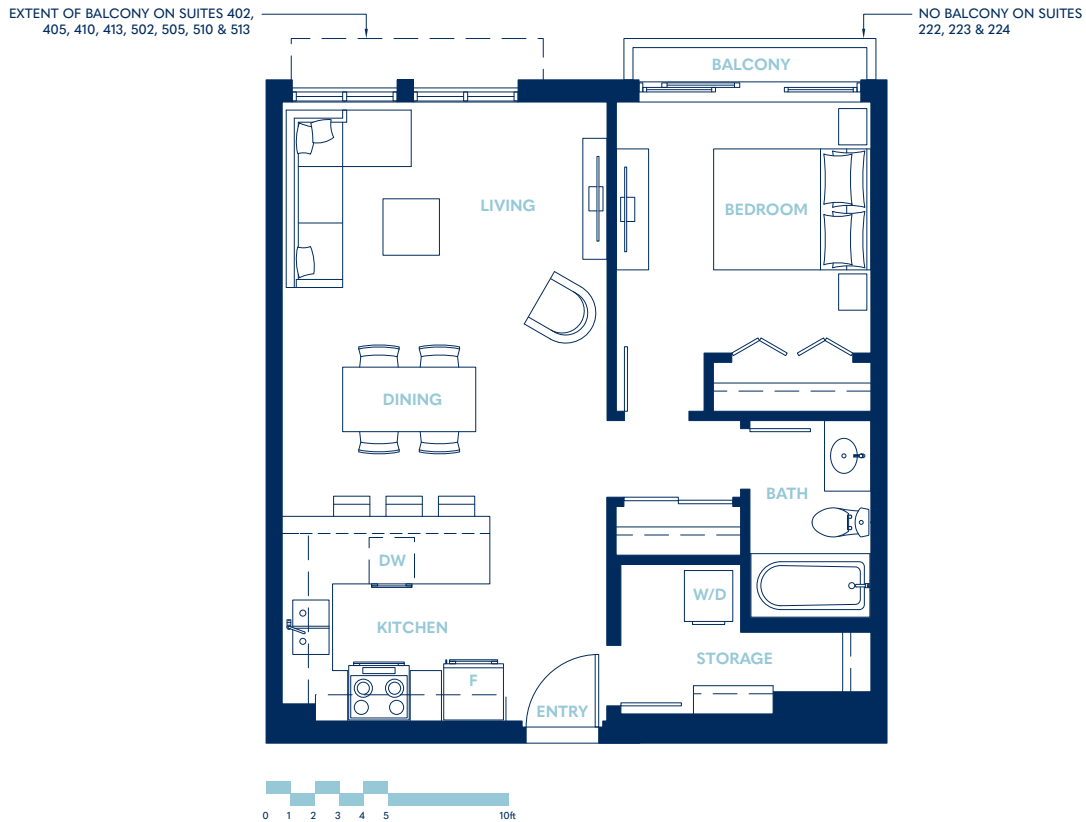

# THE JAMES

AT HARBOUR TOWERS

**ONE BEDROOM | MASTER**

Living **643 SF**

Balcony **0-30 SF**

Model 1B-10

Dimensions, sizes, specifications, layouts and materials are approximate only and subject to change without notice. E. & O.E.