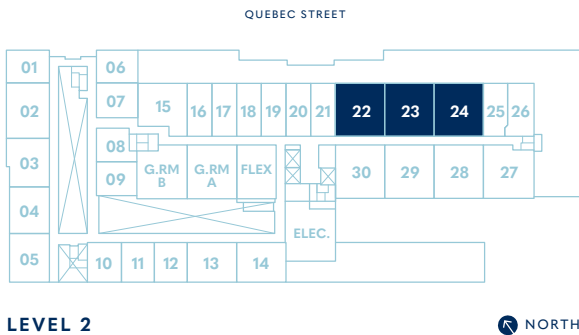

# THE JAMES

AT HARBOUR TOWERS

**ONE BEDROOM | MASTER**

Living **643 SF**

Balcony **0-30 SF**

Model 1B-10

Dimensions, sizes, specifications, layouts and materials are approximate only and subject to change without notice. E. & O.E.