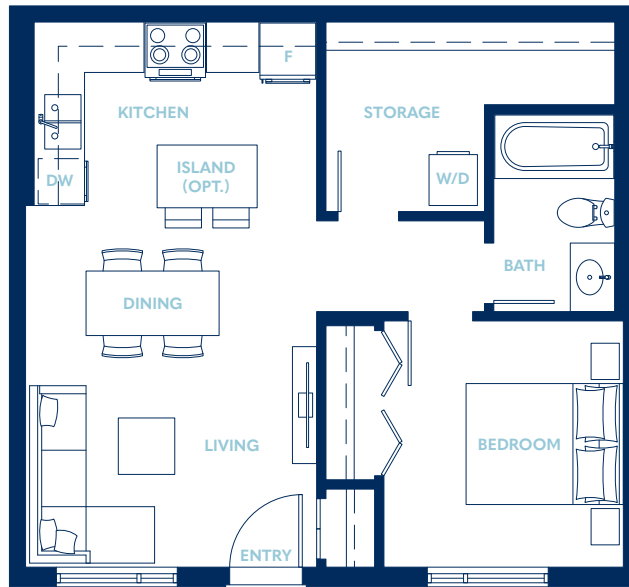

# THE JAMES

AT HARBOUR TOWERS

ONE BEDROOM

Living 560 SF

LEVEL 1

Model 1B-7

Dimensions, sizes, specifications, layouts and materials are approximate only and subject to change without notice. E.& O.E.