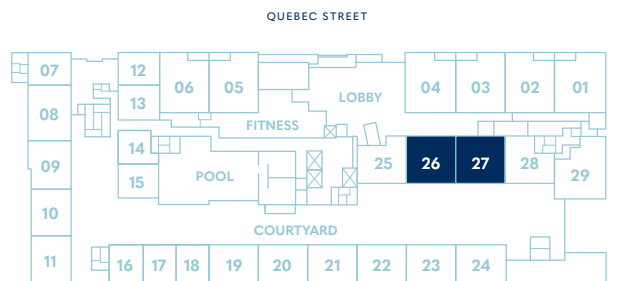

# THE JAMES

AT HARBOUR TOWERS

ONE BEDROOM

Living 560 SF

LEVEL 1

Model 1B-7

Dimensions, sizes, specifications, layouts and materials are approximate only and subject to change without notice. E.& O.E.