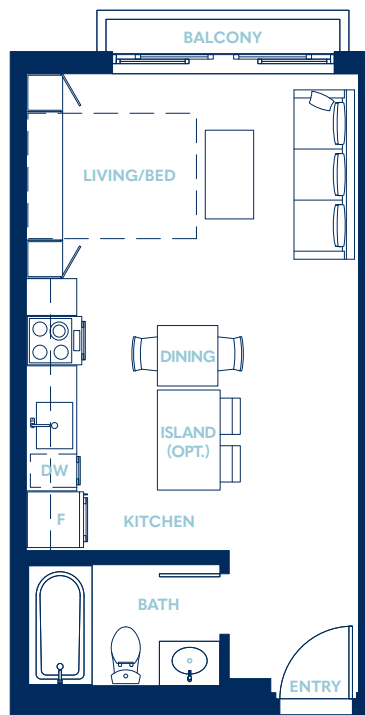

THE JAMES

AT HARBOUR TOWERS

STUDIO | MURPHY

Living **364 SF**

Balcony **15 SF**

LEVELS 6-7

 NORTH

Model SM6

Dimensions, sizes, specifications, layouts and materials are approximate only and subject to change without notice. E.& O.E.