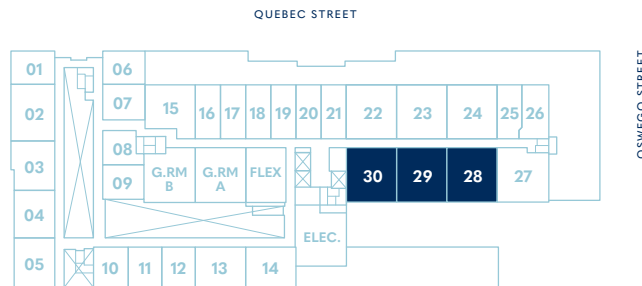

# THE JAMES

AT HARBOUR TOWERS

ONE BEDROOM | FLEX

Living 645 SF

LEVEL 2

Model 1BD-1

Dimensions, sizes, specifications, layouts and materials are approximate only and subject to change without notice. E.& O.E.