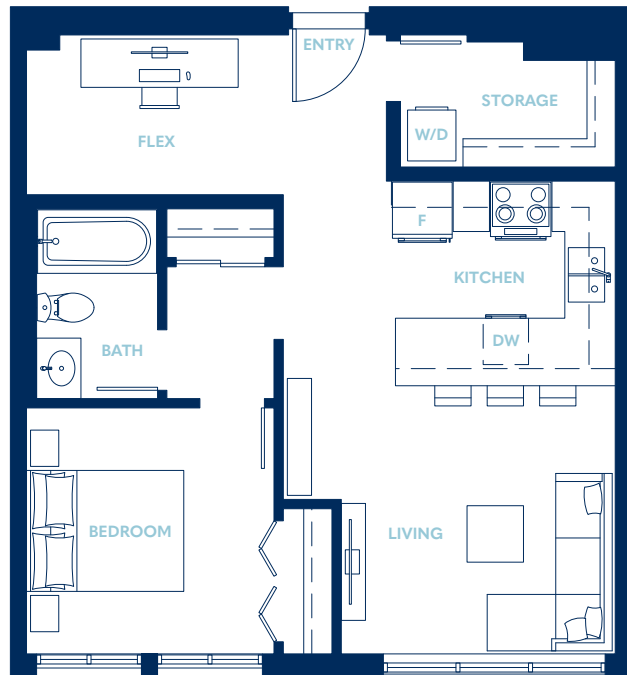

# THE JAMES

AT HARBOUR TOWERS

ONE BEDROOM | FLEX

Living 645 SF

LEVEL 2

Model 1BD-1

Dimensions, sizes, specifications, layouts and materials are approximate only and subject to change without notice. E.& O.E.